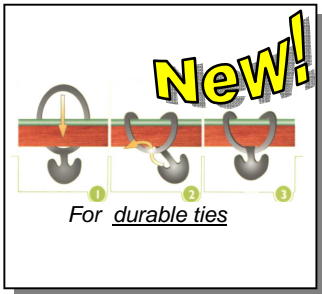

AGRIFLEX

description

article

pcs/carton

colors*

Agriflex is perfect for elastic and long lasting tying (trunks, installations etc.)

EXTRA type sold by WEIGHT only (price per Kg.)

EXTRA type in SKEINS

mm 2,5	4000	Kg. 20	G
mm 3,0	4001	Kg. 20	G
mm 4,0	4002	Kg. 20	G
mm 6,0	4003	Kg. 20	G

EXTRA type in CLEWS

mm 2,5	4004	Kg. 15	G
mm 3,0	4005	Kg. 15	G
mm 4,0	4006	Kg. 15	G

EXTRA type in CLEWS packed in net-bag

mm 2,5	4020	Kg. 15	G
mm 3,0	4021	Kg. 15	G
mm 4,0	4022	Kg. 15	G

Different diameters and types available on request

*Colors: Br=Brown A=as Available Y=Yellow R=Red G=Green ()=on request.

Unigrap

ROZA-GRAP, SA

WWW. ROZAGRAPISA.COM

San Vicente Mártir, 20 28043 MADRID Tl +34 914166614 Fax +34 915193075
Ana María, 47 33209 GIJON Tl +34 985162833 Fax +34 985146622